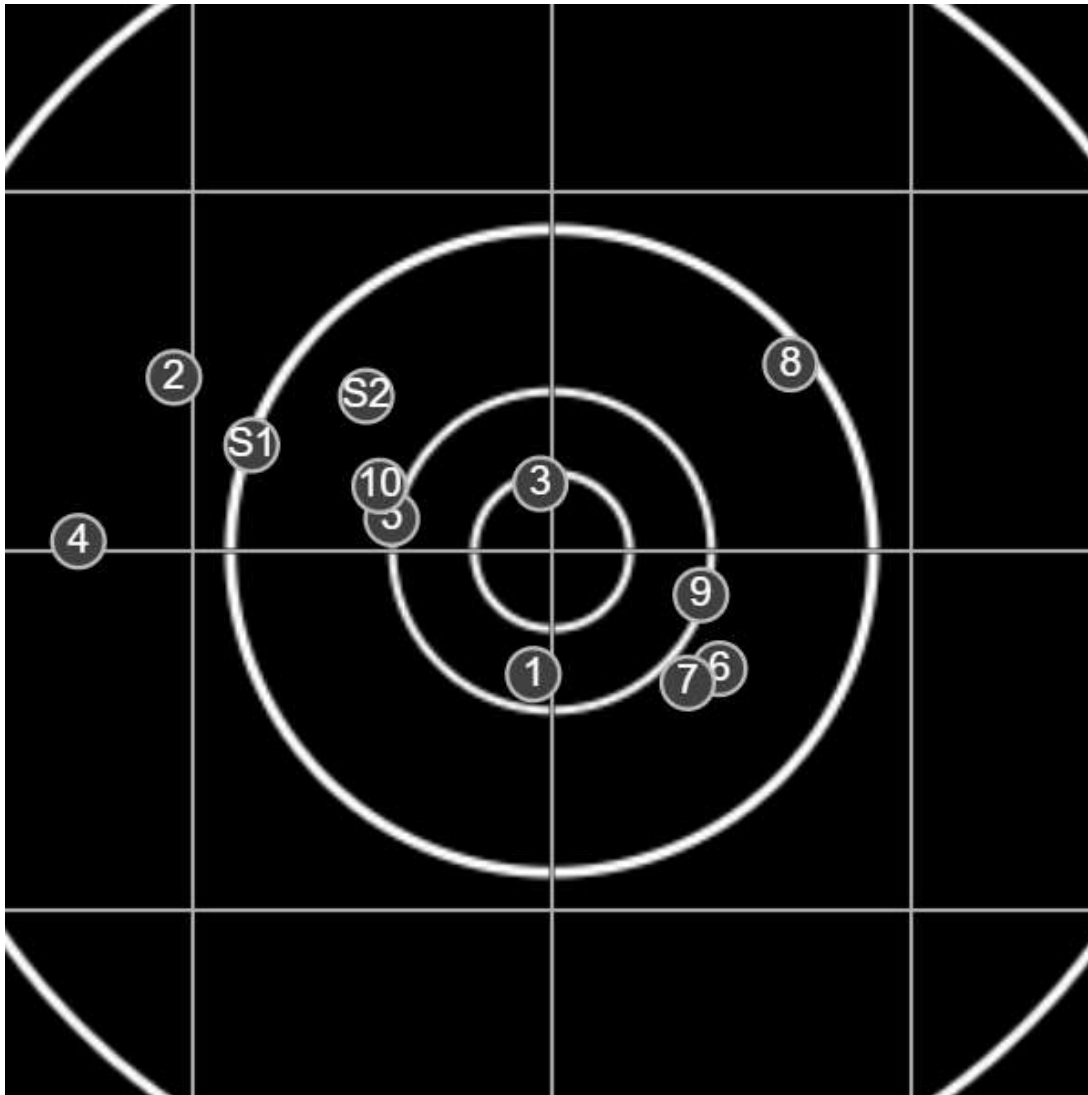

**SILVER
MOUNTAIN
TARGETS**
Made in Canada

true
21/12/2024
14:36:12

BRC Club Shoot
Series 2
600 yards

BRC T4 [-94]
AU-600y

Group: 325.6 mm
(315.9w x 141.4h)

(F)
Shooter
Jeffery Hill[m14]

52.1

FINAL
v: 2037, sd: 28.4